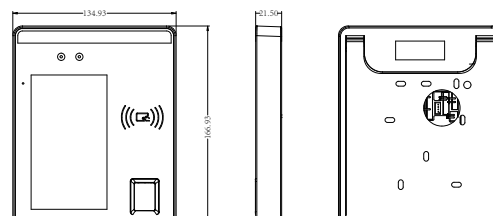

Specifications

Display	5" touchscreen
Face Capacity	6,000
Fingerprint Capacity	6,000 (Standard); 10,000 (Optional)
Card Capacity	10,000
Transactions	200,000
Operation System	Linux
Standard Functions	ID Card, ADMS, T9 Input, DST, Camera, 9-digit User ID, Access Levels, Groups, Anti-passback, RecordQuery, Tamper Switch Alarm, Multiple Verify Modes
Hardware	900MHz Dual Core CPU; 512MB RAM / 8G Flash; 2MP WDR Low Light Camera; Adjustable LED Supplement Lighting
Communication	TCP/IP, WiFi (Optional), Wiegand input/output, RS485
Access Control Interface	3rd Party Electric Lock, Door Sensor, Exit Button, Alarm output, Auxiliary Input
Optional Function	RFID S50/S70 IC Card (13.56 MHz)
Facial Recongntion Speed	≤1s
Biometrics Algorithms	ZKFace V5.8 & ZKFinger V10.0
Power Supply	12V 3A
Working Humidity	20% - 80%
Working Temperature	0°C - 45°C (32°F - 113°F)
Dimensions (W*H*D)	134.93 * 166.93 * 21.5 (mm)
Supported Softwares	ZKBioSecurity, easy TimePro

Configuration

Optional Accessories

Dimensions(mm)

V1.0 2020.2.20