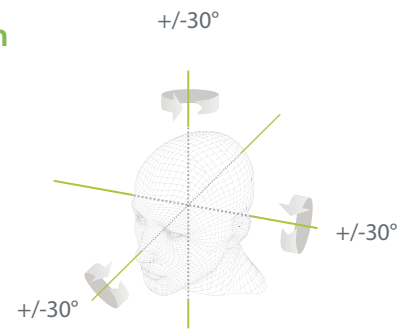

Touchless for Better Hygiene

Compatible with
ZK BioSecurity

easy TimePro

Features

- Visible Light Facial Recognition
- Anti-spoofing algorithm against print attack (laser, color and B/W photos), videos attack and 3D mask attack
- Multiple verification methods: Face / Fingerprint / Card / Password
- Available card modules: 125kHz ID card (EM) /RFID S50/S70 IC Card (13.56 MHz)
- Supplement lighting with adjustable brightness
- Capacity of 6,000 face templates

2 meters of recognition distance and extra wide angle recognition

The recognition distance has been greatly extended to 2 meters, which significantly improves maximum traffic rate. While most of the algorithms only support +/-15° of detectable face angle, SpeedFace-H5L doubles the detection angle in terms of head rotation and tilt to +/-30°.