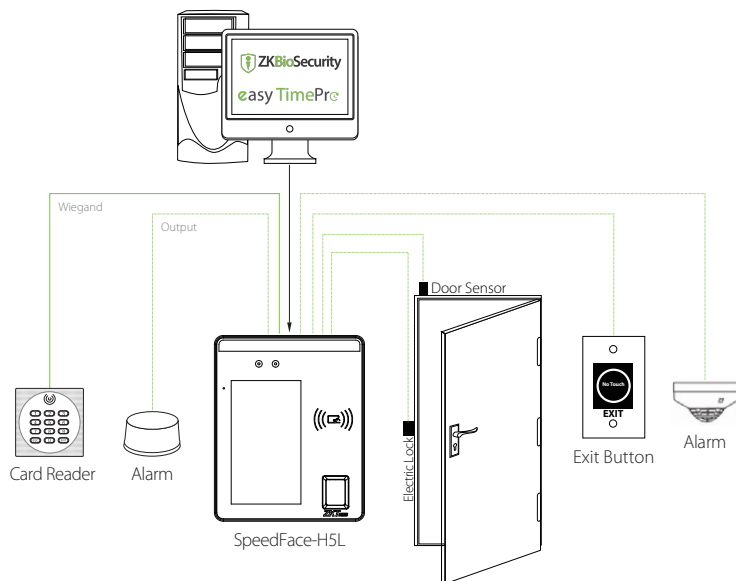

Specifications

Display	5" touchscreen
Face Capacity	6,000
Fingerprint Capacity	6,000 (Standard); 10,000 (Optional)
Card Capacity	10,000
Transactions	200,000
Operation System	Linux
Standard Functions	ID Card, ADMS, T9 Input, DST, Camera, 9-digit User ID, Access Levels, Groups, Anti-passback, RecordQuery, Tamper Switch Alarm, Multiple Verify Modes
Hardware	900MHz Dual Core CPU; 512MB RAM / 8G Flash; 2MP WDR Low Light Camera; Adjustable LED Supplement Lighting
Communication	TCP/IP, WiFi (Optional), Wiegand input/output, RS485
Access Control Interface	3rd Party Electric Lock, Door Sensor, Exit Button, Alarm output, Auxiliary Input
Optional Function	RFID S50/S70 IC Card (13.56 MHz)
Facial Recongntion Speed	≤1s
Biometrics Algorithms	ZKFace V5.8 & ZKFinger V10.0
Power Supply	12V 3A
Working Humidity	20% - 80%
Working Temperature	0°C - 45°C (32°F - 113°F)
Dimensions (W*H*D)	134.93 * 166.93 * 21.5 (mm)
Supported Softwares	ZKBioSecurity, easy TimePro

Configuration