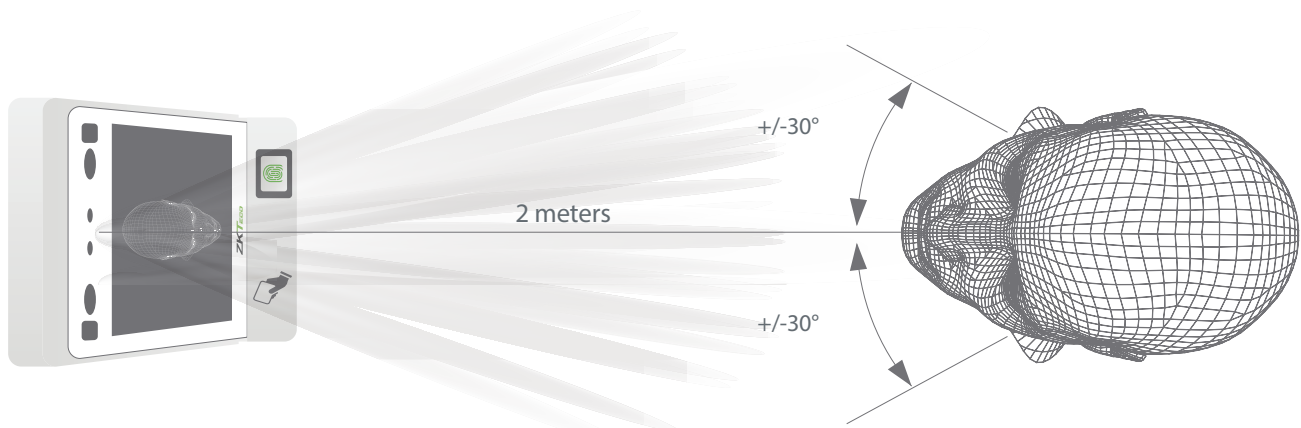

Touchless for Better Hygiene

Compatible with
ZK BioSecurity

easy TimePro

Features

- Visible Light Facial Recognition
- Anti-spoofing algorithm against print attack (laser, color and B/W photos), videos attack and 3D mask attack
- Multiple verification methods: Face / Fingerprint / Card / Password
- Available card modules: 125kHz ID card (EM) /RFID S50/S70 IC Card (13.56 MHz)
- Supplement lighting with adjustable brightness
- Capacity of 6,000 face templates

2 meters of recognition distance and extra wide angle recognition

The recognition distance has been greatly extended to 2 meters, which significantly improves maximum traffic rate. While most of the algorithms only support +/-15° of detectable face angle, SpeedFace-H5L doubles the detection angle in terms of head rotation and tilt to +/-30°.

Specifications

Display	5" touchscreen
Face Capacity	6,000
Fingerprint Capacity	6,000 (Standard); 10,000 (Optional)
Card Capacity	10,000
Transactions	200,000
Operation System	Linux
Standard Functions	ID Card, ADMS, T9 Input, DST, Camera, 9-digit User ID, Access Levels, Groups, Anti-passback, RecordQuery, Tamper Switch Alarm, Multiple Verify Modes
Hardware	900MHz Dual Core CPU; 512MB RAM / 8G Flash; 2MP WDR Low Light Camera; Adjustable LED Supplement Lighting
Communication	TCP/IP, WiFi (Optional), Wiegand input/output, RS485
Access Control Interface	3rd Party Electric Lock, Door Sensor, Exit Button, Alarm output, Auxiliary Input
Optional Function	RFID S50/S70 IC Card (13.56 MHz)
Facial Recongntion Speed	≤1s
Biometrics Algorithms	ZKFace V5.8 & ZKFinger V10.0
Power Supply	12V 3A
Working Humidity	20% - 80%
Working Temperature	0°C - 45°C (32°F - 113°F)
Dimensions (W*H*D)	134.93 * 166.93 * 21.5 (mm)
Supported Softwares	ZKBioSecurity, easy TimePro