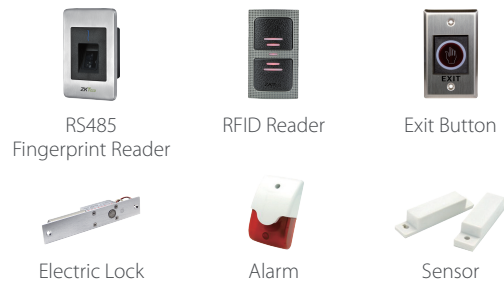

Optional Accessories