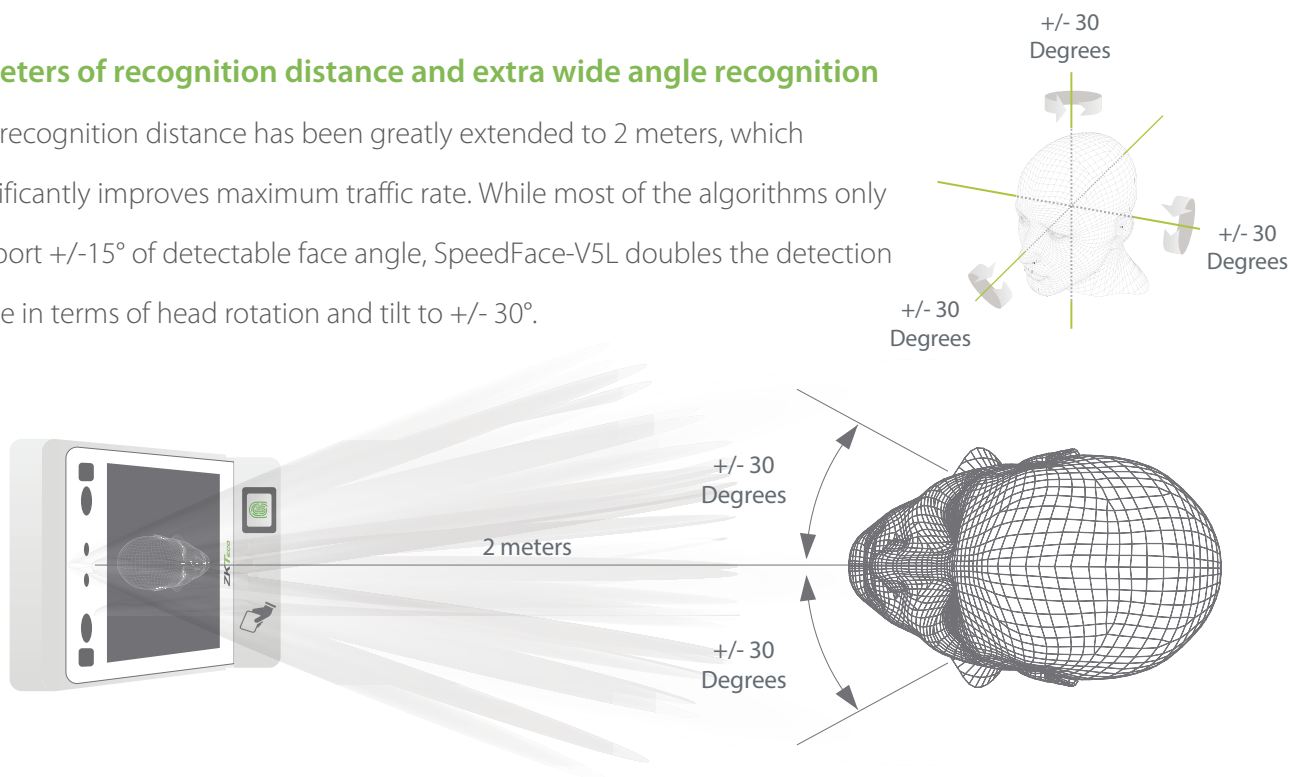

Touchless for Better Hygiene

Compatible with

ZKBio CVSecurity

BioTime Cloud2.0

easy TimePro

Features

- Visible Light Facial Recognition
- Anti-spoofing algorithm against print attack (laser, color and B/W photos), videos attack and 3D mask attack
- Multiple verification methods: Face / Fingerprint / Card / Password
- Available card modules: 125KHz ID card (EM) or RFID S50/S70 IC Card (13.56 MHz)
- Supplement light with adjustable brightness
- 10,000 face templates capacity

2 meters of recognition distance and extra wide angle recognition

The recognition distance has been greatly extended to 2 meters, which significantly improves maximum traffic rate. While most of the algorithms only support +/-15° of detectable face angle, SpeedFace-V5L doubles the detection angle in terms of head rotation and tilt to +/- 30°.

Specifications

Display	5" touchscreen
Face Capacity	10,000
Fingerprint Capacity	10,000
Card Capacity	10,000
Transactions	200,000
Operation System	Linux
Standard Functions	ID Card, ADMS, T9 Input, DST, Camera, 9-digit User ID, Access Levels, Groups, Holidays, Anti-passback, Record Query, Tamper Switch Alarm, Multiple Verify Modes
Hardware	CPU: 1GHz Dual Core RAM: 512MB; ROM: 8GB Supplement Light: Yes Virtual Keypad: 12 Keys Fingerprint Sensor: Z-ID
Communication	TCP/IP, WiFi (Optional), Wiegand input/output, RS485
Access Control Interface	3rd Party Electric Lock, Door Sensor, Exit Button, Alarm output, Auxiliary Input
Optional Function	RFID S50/S70 IC Card (13.56 MHz)
Facial Recongntion Speed	≤1s
Biometrics Algorithms	ZKFace V5.8 & ZKFinger V10.0
Power Supply	12V 3A
Working Humidity	20%-80%
Working Temperature	0°C ~ 45°C (32°F ~ 113°F)
Dimensions (W*H*D)	91.93 x 202.93 x 21.5 (mm)
Supported Softwares	ZKBio CVSecurity, easy TimePro, BioTime Cloud 2.0