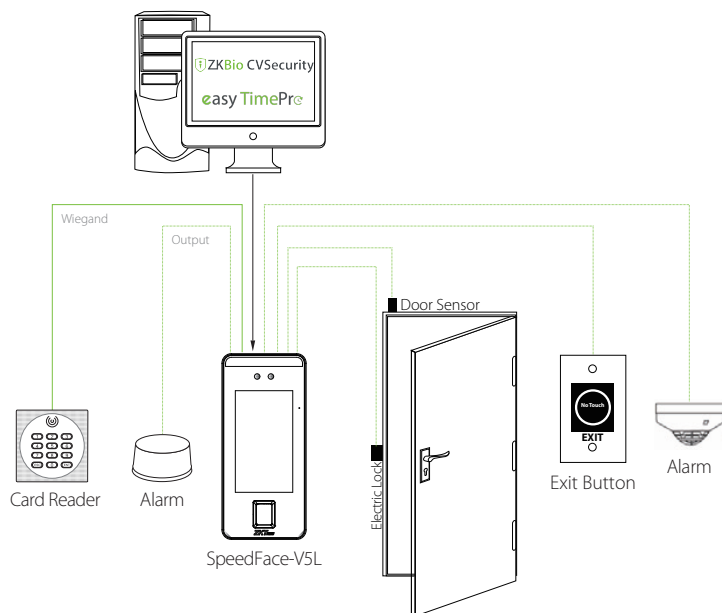

Specifications

Display	5" touchscreen
Face Capacity	10,000
Fingerprint Capacity	10,000
Card Capacity	10,000
Transactions	200,000
Operation System	Linux
Standard Functions	ID Card, ADMS, T9 Input, DST, Camera, 9-digit User ID, Access Levels, Groups, Holidays, Anti-passback, Record Query, Tamper Switch Alarm, Multiple Verify Modes
Hardware	CPU: 1GHz Dual Core RAM: 512MB; ROM: 8GB Supplement Light: Yes Virtual Keypad: 12 Keys Fingerprint Sensor: Z-ID
Communication	TCP/IP, WiFi (Optional), Wiegand input/output, RS485
Access Control Interface	3rd Party Electric Lock, Door Sensor, Exit Button, Alarm output, Auxiliary Input
Optional Function	RFID S50/S70 IC Card (13.56 MHz)
Facial Recongntion Speed	≤1s
Biometrics Algorithms	ZKFace V5.8 & ZKFinger V10.0
Power Supply	12V 3A
Working Humidity	20%-80%
Working Temperature	0°C ~ 45°C (32°F ~ 113°F)
Dimensions (W*H*D)	91.93 x 202.93 x 21.5 (mm)
Supported Softwares	ZKBio CVSecurity, easy TimePro, BioTime Cloud 2.0

Configuration