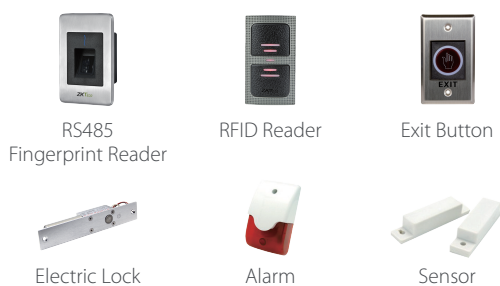

Optional Accessories