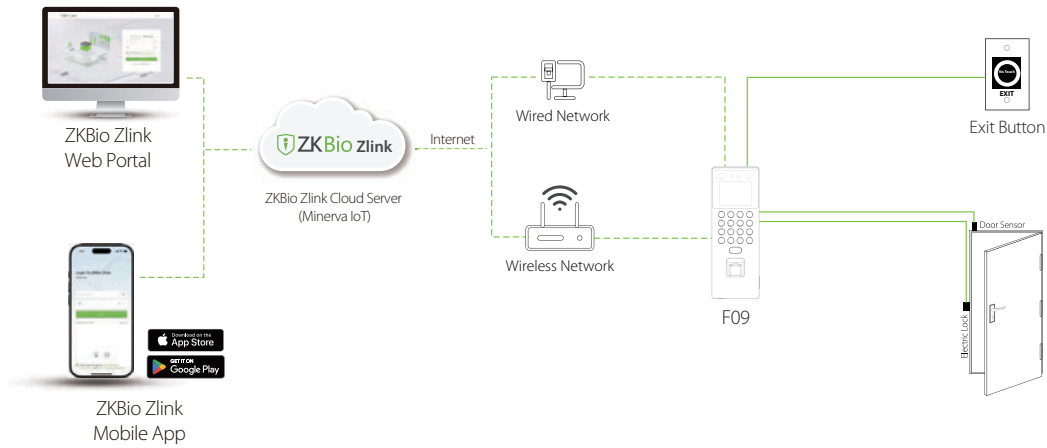

Net Weight	0.258 Kg
Supported Software	Software: ZKBio CVSecurity, BioTime Cloud 2.0, Easy TimePro Mobile App.: ZKBio Zlink Cloud Service: ZKBio Zlink
Installation	Wall-mount (Compatible with Asian Gang Box / Single Gang Box)
Certifications	ISO14001, ISO9001,CE, FCC, RoHS

Configuration

BEST Protocol