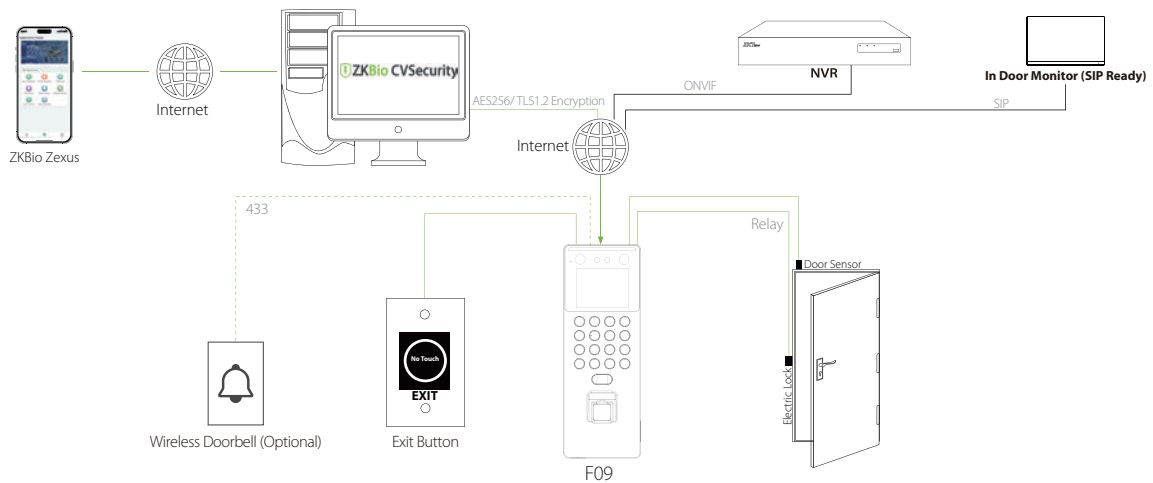

PUSH Protocol

Dimensions (mm)